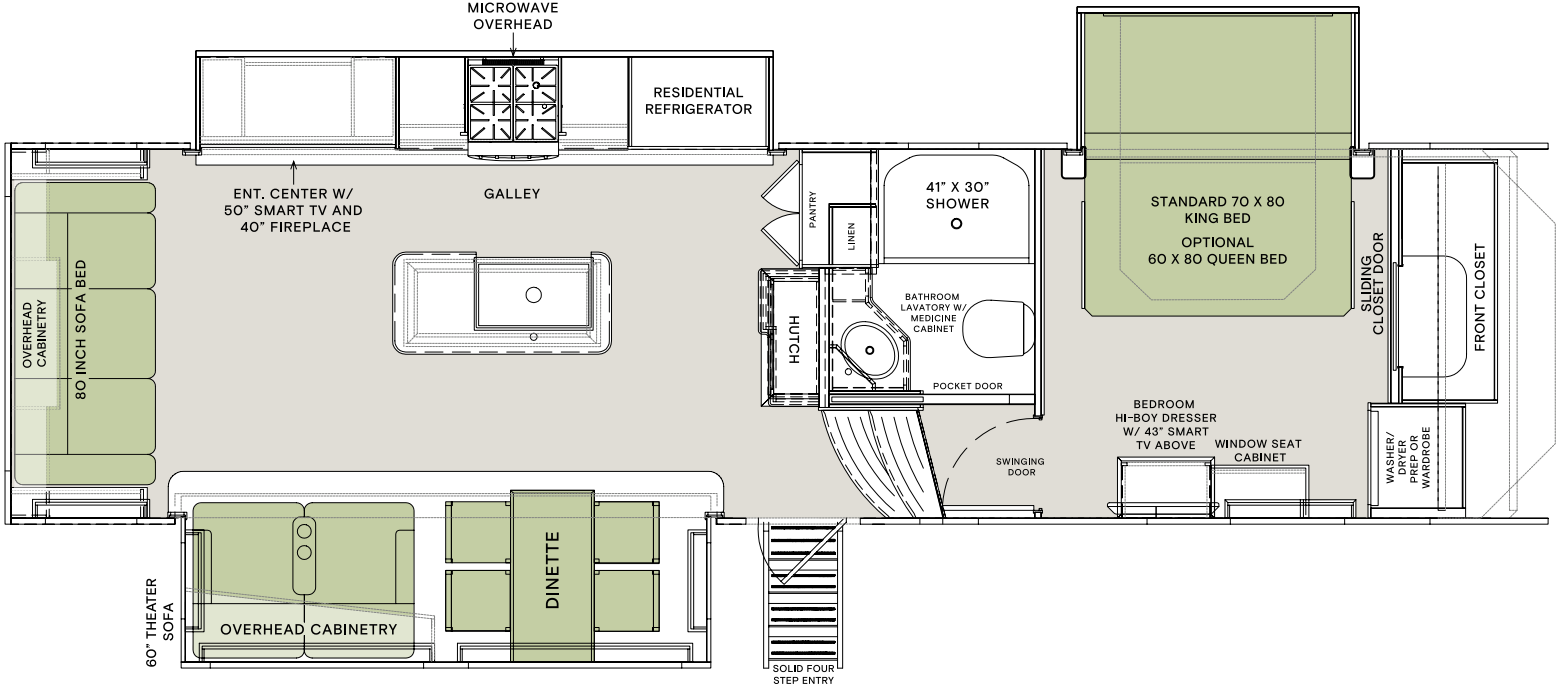

BEACON

34RLB

REAR LIVING BEACON

34'8"	101"	13'1"	2,720	4,480	13,520	18,000	10 GAL	35K BTU	60
Length	Width	Height	Hitch Weight	CCC	Dry Weight	GVWR	Water Heater	Furnace	LP Cap