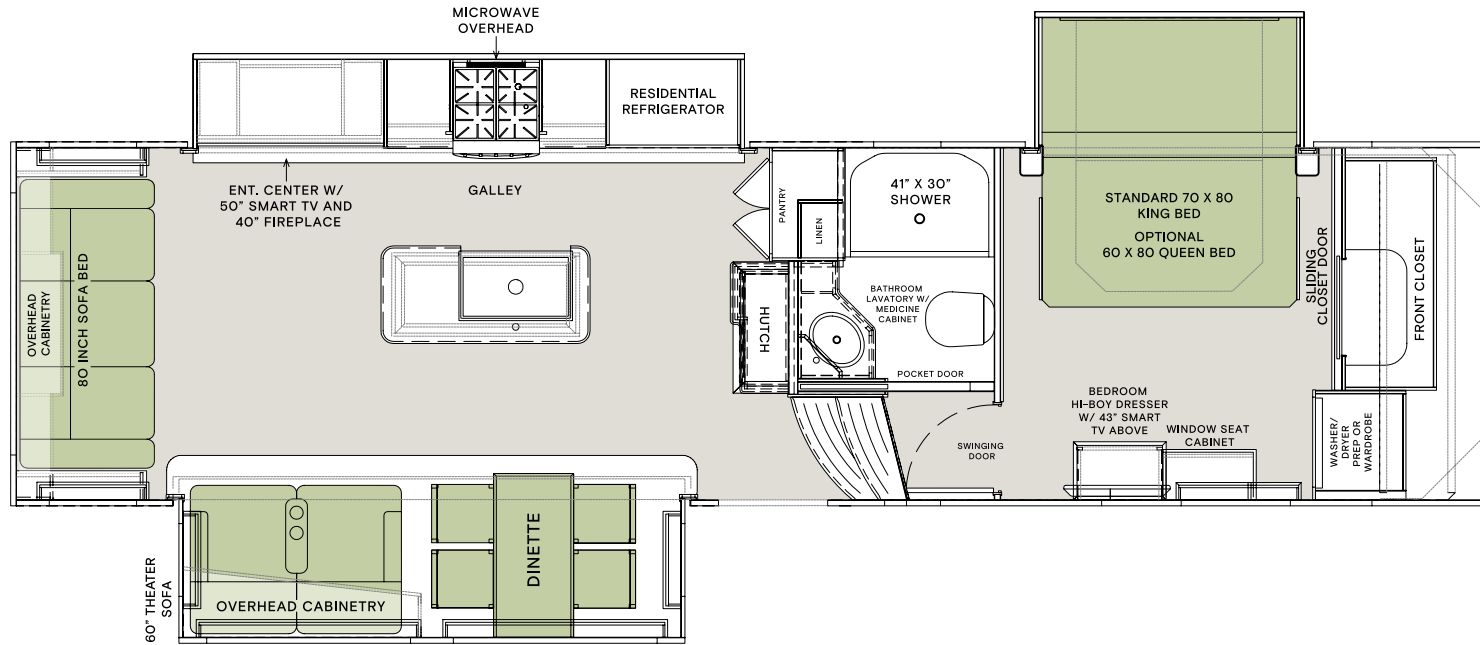

VILANO

320GK

GOURMET KITCHEN VILANO

34'8"

Length

101"

Width

13'1"

Height

2,600

Hitch Weight

3,340

CCC

12,660

Dry Weight

16,000